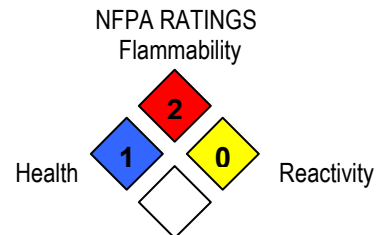

Ideal for Use On:

- Cooking and Refrigeration Equipment
- Vending Machines
- Beverage Dispensers
- Elevator Doors and Walls
- Escalator Walls
- Restroom Stall Partitions

Effective Against:

- Grime
- Fingerprints
- Smudges
- Watermarks and Corrosion

Features and Benefits

- Cleans, polishes and brightens stainless steel surfaces
- Leaves a protective barrier to prevent water marks and corrosion; can be buffed out if desired
- Leaves a pleasant citrus fragrance
- VOC compliant

Properties

Appearance..... Purple cloth
Size of towel..... 9.5" x 12"
Fragrance..... Citrus
Flash point (liquid)..... 197°F
VOC Content (liquid) ..... < 3.0% by wt.

Directions: Complete Directions on Product Label

Scrub surface with abrasive side of towel until deposits and stains are removed. Use the smooth side to wipe the surface clean. Discard used towel. For a high shine, buff lightly with a soft towel after application.

Ingredients

Isoparaffinic hydrocarbon.....
White mineral oil.....
Blend of nonionic esters.....

CAS Number

64742-47-8
8042-47-5
Proprietary

Safety

Caution: Combustible liquid and vapor. May be harmful if swallowed. May cause eye and skin irritation. Keep out of the reach of children.

DOT Shipping (ground transportation)

Proper Shipping Name: None
Class: None
ID Number: None
Packing Group: None

Quantities

40 wipes per canister 6 x 1 case

TOTAL
SOLUTIONS®

Milwaukee, WI 53224 | 1.800.743.6417 | Fax: 414.354.9219 | athea.com